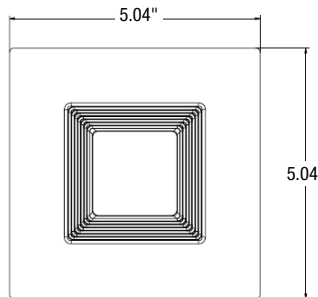

RET4

4" LED RETROFIT DOWNLIGHT

The LED retrofit downlight with quick connector and interchangeable trim is suitable for most residential, commercial and office lighting applications.

MODULES & TRIMS

FEATURES AND SPECIFICATIONS

Material

Die cast aluminum

Housing

Compatible with REC4-N (PAR20) housings - sold separately. For more information, please refer to REC4-N (PAR20) series.

Compliances

- Suitable for damp locations
- ICES 005
- cETLus
- Energy Star Certified

Electrical

- 120V/60Hz triac dimming
- Dimmable to 5% with standards dimmers
- Driver on board. Well controlled glare
- Long-life LED that provide 80+ CRI are available in 3000K and 4000K
- Estimated lifespan of over 50,000 hours to L70

DIMMER COMPATIBILITY OPTIONS

Lutron	DVCL-153P MACL-153M CTCL-153P S-603P	SCL-153P CT-600P TGCL-153P PD-6WCL
Leviton	DSL06-1L IPL06	6672-L 6674-P

DIMENSIONS