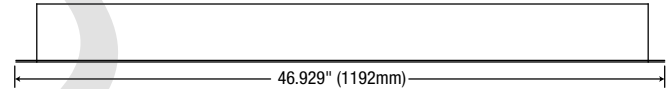

Side view

ORDERING GUIDE

Series	Size	Lamp type	Lumen delivered (per foot)	Voltage	Colour temperature	Fixture finish	Options
L3KOL	4 - 3'10 15/16"	L - LED	S1 - 395 (92.9 lm/W) S2 - 520 (94.1 lm/W) S3 - 758 (91.3 lm/W) S4 - 975 (87.6 lm/W)	W - 120-277V H - 347V A - 120V	30K - 3000K 35K - 3500K 40K - 4000K 50K* - 5000K	S - Silver grey (standard) SP - Special colour	DIM1 - 0-10VDC dimming driver DIM2** - Line voltage dimming driver 120V DALI1* - Digital addressable lighting interface driver (Not available in 347V)