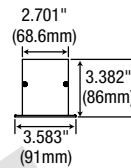

Side view

ORDERING GUIDE

Series	Size	Lamp type	Lumen delivered (per foot)	Voltage	Colour temperature	Fixture finish	Options
L3KOL	4 - 3'10 15/16"	L - LED	S1 - 395 (92.9 lm/W) S2 - 520 (94.1 lm/W) S3 - 758 (91.3 lm/W) S4 - 975 (87.6 lm/W)	W - 120-277V H - 347V A - 120V	30K - 3000K 35K - 3500K 40K - 4000K 50K* - 5000K	S - Silver grey (standard) SP - Special colour	DIM1 - 0-10VDC dimming driver DIM2** - Line voltage dimming driver 120V DALI1* - Digital addressable lighting interface driver (Not available in 347V)