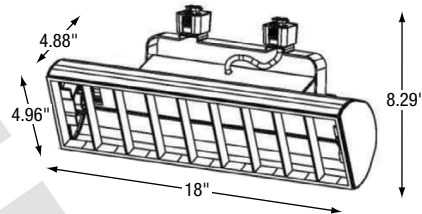

DIMENSIONS

ORDERING GUIDE

TW93		F	2039		A	
Series	Lamp type	Wattage	Voltage	Adapter	Fixture color	
TW93	F - CFL	2039 - 2 x 39W	A - 120V	J - J & J2 Track (standard) H - H & H2 Track L - L & L2 Track	WH - White SI - Silver SP - Special color†	