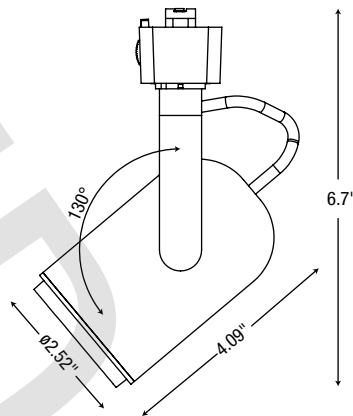

Max 50W

**Finishes**

Available in glossy black and silver.

**Accessories**

Line voltage extensions (12", 18", 24", 36") are available. Please refer to the "tracks and accessories" pages for ordering guide.

### DIMENSIONS