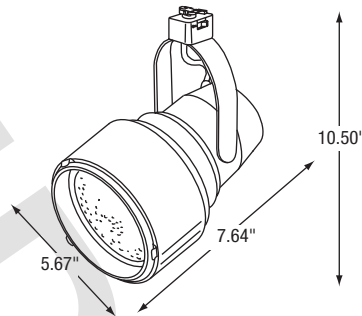

DIMENSIONS

Barn doors options (order separately)

TG49-BD-BK
TG49-BD-WH
TG49-BD-SI

ORDERING GUIDE

TG49	N	0250	A		
Series	Lamp type	Wattage	Voltage	Adapter	Fixture color
TG49	N - Incandescent	0250 - 250W max.	A - 120V	J - J & J2 Track (standard) H - H & H2 Track L - L & L2 Track	BK - Black WH - White SI - Silver SP - Special color†

† Available on request, please contact factory.

* Please consult the liquidation page for applicable configurations