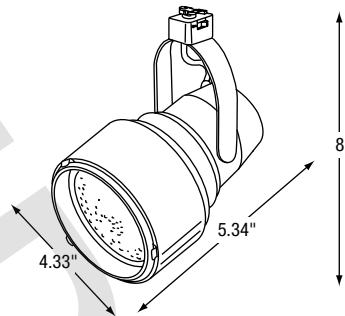

TG39

PAR30S – CONCEALED

75W max.

DESCRIPTION

Fully concealed PAR30S retro style track head. Integral on/off switch and track polarity indicator come standard. The TG39 comes complete with J & J2 style track adapter. H & H2 style adapter available upon request. H & H2, L & L2 style adapters available upon request.

Accessories

Line voltage extensions (12", 18", 24", 36") are available. Please refer to the "tracks and accessories" pages for ordering guide.

Adapter

Track heads with "J" adapter are classified to be used with Stanpro STJ track series, Juno T or TU track series and Prescolite TS or TT track series. Track heads with "H" adapter are classified to be used with Stanpro STH track series and Cooper Lighting L641/2/3 track series. Track heads with "L" adapter are classified to be used with Lightolier Fast Track/Basic track series.

DIMENSIONS

Barn doors options (order separately)

TG39-BD-WH
TG39-BD-SI

ORDERING GUIDE

TG39	N	0075	A		
Series	Lamp type	Wattage	Voltage	Adapter	Fixture color
TG39	N - Incandescent	0075 - 75W max.	A - 120V	J - J & J2 Track (standard) H - H & H2 Track L - L & L2 Track	WH - White SI - Silver