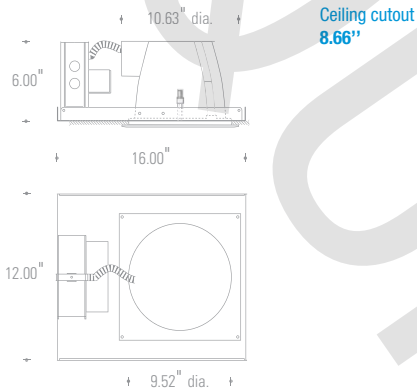

supertechne

Fixed recessed luminaire

• LAMP/BALLAST

LAMP 2 X 18W - 26W - 32W 4 PIN PL-C - FLUORESCENT
 BALLAST ELECTRONIC PROGRAMMED START ENERGY EFFICIENT DESIGN

• BODY

MATERIAL DIE CAST ALUMINUM
 REFLECTOR HIGH SPECULAR FACETED ANODIZED ALUMINUM

• SPECIFICATIONS

MOUNTING HOUSING SUITABLE FOR ACCESSIBLE OR NON ACCESSIBLE CEILINGS 20GA. CONSTRUCTION
 TRIM MOLLA-BLOCK SYSTEM CEILING THICKNESS .125" TO 1.250"

• DIMENSIONS

REG6633

Approvals:
 cCSAus Certified to C22.2 #250

Ordering example : REG6633 - F2026 - H / MG

TRIM

REG6633 - F -

Series	Lamp type	Wattage	Voltage	Fixture color	Options
REG6633	F - CFL	2018 - 2 x 18W 2026 - 2 x 26W 2032 - 2 x 32W	A - 120V H - 347V W - 120/277V	/WH - White /BK - Black /MG - Metallic grey	/NL - No lamp