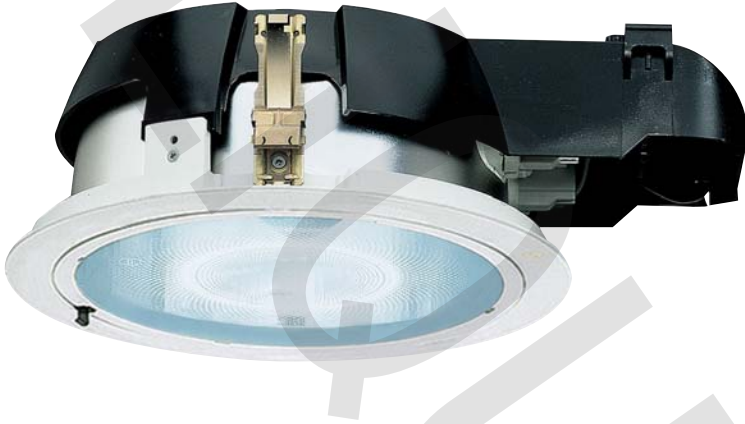

# supertechne

Fixed recessed luminaire

REG6616

• LAMP/BALLAST

LAMP 2 X 13W - 18W - 26W 4 PIN PL-C - FLUORESCENT  
 BALLAST ELECTRONIC PROGRAMMED START ENERGY EFFICIENT DESIGN

• BODY

MATERIAL DIE CAST ALUMINUM  
 REFLECTOR HIGH SPECULAR FACETED ANODIZED ALUMINUM

• SPECIFICATIONS

MOUNTING HOUSING SUITABLE FOR ACCESSIBLE OR NON ACCESSIBLE CEILINGS 20GA. CONSTRUCTION  
 TRIM MOLLA-BLOCK SYSTEM CEILING THICKNESS .125" TO 1.250"

• DIMENSIONS

Ceiling cutout  
 8.66"

Approvals:  
 cCSAus Certified to C22.2 #250

Ordering example : REG6616 - F2018 - A / BK

TRIM

REG6616 - F -

Series	Lamp type	Wattage	Voltage	Fixture color	Options
REG6616	F - CFL	2013 - 2 x 13W 2018 - 2 x 18W 2026 - 2 x 26W	A - 120V H - 347V W - 120/277V	/WH - White /BK - Black /MG - Metallic grey	/NL - No lamp