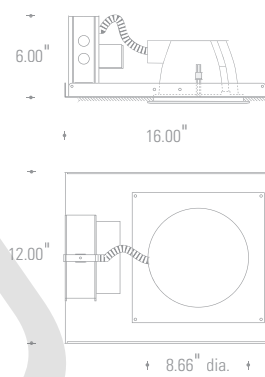

# supertechne

Fixed recessed luminaire

REG6616

• LAMP/BALLAST

LAMP 2 X 13W - 18W - 26W 4 PIN PL-C - FLUORESCENT  
 BALLAST ELECTRONIC PROGRAMMED START ENERGY EFFICIENT DESIGN

• BODY

MATERIAL DIE CAST ALUMINUM  
 REFLECTOR HIGH SPECULAR FACETED ANODIZED ALUMINUM

• SPECIFICATIONS

MOUNTING HOUSING SUITABLE FOR ACCESSIBLE OR NON ACCESSIBLE CEILINGS 20GA. CONSTRUCTION  
 TRIM MOLLA-BLOCK SYSTEM CEILING THICKNESS .125" TO 1.250"

• DIMENSIONS

Ceiling cutout  
 8.66"

Approvals:  
 cCSAus Certified to C22.2 #250

Ordering example : REG6616 - F2018 - A / BK

TRIM

REG6616 - F -

Series	Lamp type	Wattage	Voltage	Fixture color	Options
REG6616	F - CFL	2013 - 2 x 13W 2018 - 2 x 18W 2026 - 2 x 26W	A - 120V H - 347V W - 120/277V	/WH - White /BK - Black /MG - Metallic grey	/NL - No lamp