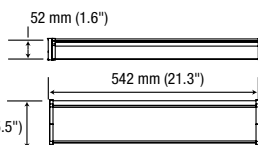

TM21 TABLE FOR 48"

Time (t) at which to estimate lumen maintenance (hours)	57,000
Lumen maintenance at time (t) (%)	69.79%
Calculated L70 (hours)	57,000
Reported L70 (hours)	>36,000

DIMENSIONS

24"

48"

Included connectors

OVERVIEW

Light source	LED
Wattage	27W - 47W
Lumens	2878lm - 5043lm
lm/W	106 lm/W
Colour temperature	4000K
CRI	>80
Weight	2.65lbs, 4.63lbs

QUICK SHIP ORDERING GUIDE ⌚*

Part number	Size	Wattage	Lumens	Voltage	Colour temperature	LM/W
L2WMG-24-1	24"	27W	2878lm	120-277V	4000K	106lm/W
L2WMG-48-1	48"	47W	5043lm	120-277V	4000K	106lm/W