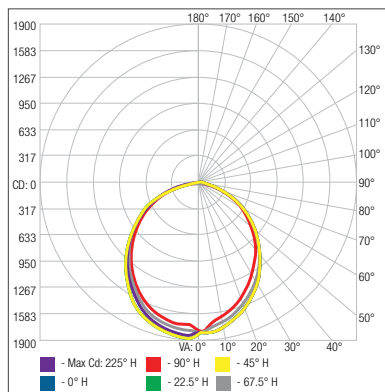

OVERVIEW

Light source	LED
Wattage	27W - 47W
Lumens	2878lm - 5043lm
lm/W	106 lm/W
Colour temperature	4000K
CRI	>80
Weight	2.65lbs, 4.63lbs

QUICK SHIP ORDERING GUIDE ⌚*

Part number	Size	Wattage	Lumens	Voltage	Colour temperature	LM/W
L2WMG-24-1	24"	27W	2878lm	120-277V	4000K	106lm/W
L2WMG-48-1	48"	47W	5043lm	120-277V	4000K	106lm/W

* Non dimmable - use with non-dimmable switches only.

Comments

PHOTOMETRIC DATA

L2WMG-24-1 • 2858.5lm

Polar candela distribution

Zonal lumen summary

Zone	Lumens	% Fixture
0-30	797.1	27.9%
0-40	1291.6	45.2%
0-60	2243.6	78.5%
60-90	588.2	20.6%
70-100	258.7	9%
90-120	13.8	0.5%
0-90	2831.9	99.1%
90-180	26.6	0.9%
0-180	2858.5	100%

Illuminance at a distance

Center beam fc	Beam width
1.7'	362 fc
3.3'	96.1 fc
5.0'	41.9 fc
6.7'	23.3 fc
8.3'	15.2 fc
10.0'	10.5 fc

Beam width	Beam width
4.4'	4.7'
8.6'	9.1'
13.1'	13.8'
17.5'	18.4'
21.7'	22.8'
26.2'	27.5'

Vert. spread:	105.2°
Horiz. spread:	108.0°

L2WMG-48-1 • 4946.4lm

Polar candela distribution

Zonal lumen summary

Zone	Lumens	% Fixture
0-30	1366.9	27.6%
0-40	2212.0	44.7%
0-60	3834.6	77.5%
60-90	1067.9	21.6%
70-100	513.6	10.4%
90-120	32.9	0.7%
0-90	4902.5	99.1%
90-180	43.9	0.9%
0-180	4946.4	100%