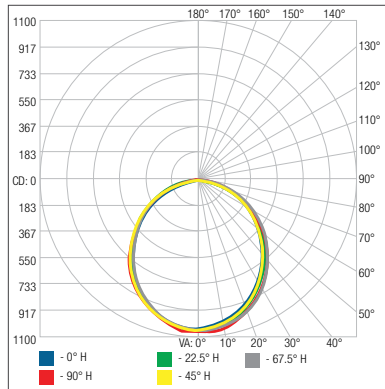

OVERVIEW

Light source	LED
Wattage	27W - 47W
Lumens	2878lm - 5043lm
lm/W	106 lm/W
Colour temperature	4000K
CRI	>80
Weight	2.65lbs, 4.63lbs

QUICK SHIP ORDERING GUIDE ⌚*

Part number	Size	Wattage	Lumens	Voltage	Colour temperature	LM/W
L2WMG-24-1	24"	27W	2878lm	120-277V	4000K	106lm/W
L2WMG-48-1	48"	47W	5043lm	120-277V	4000K	106lm/W

HAR1001	Linkable connector no cable
WIR223	12in connector
WIR151-4FT	4ft connector
WIR151-6FT	6ft connector
WIR151-8FT	8ft connector

LUMEN AND SPECIFICATION CHART

General specifications											Lumen maintenance		
Package*	Size	Input voltage	LED current	System power	Lumen	LM/W	CCT	CRI	PF	THD	Reported L70	Calculated TM21 @ 55°C	LM 80 @ (Hrs)
L2WMG-24-1	24"	120-277V	0.29A	27W	2877.5lm	106.3lm/W	3987	84	0.908 (90.8%)	9.9%	>54,000	225,000 hrs	9000
L2WMG-48-1	48"	120-277V	0.42A	47.4W	5042.6lm	106.3lm/W	3955	83.8	0.927 (92.7%)	15.3%	> 36000	57,000 hrs	6000

* Non dimmable - use with non-dimmable switches only.

Comments

PHOTOMETRIC DATA

L2WMG-24-1 • 2858.5lm

Polar candela distribution

Zonal lumen summary

Zone	Lumens	% Fixture
0-30	797.1	27.9%
0-40	1291.6	45.2%
0-60	2243.6	78.5%
60-90	588.2	20.6%
70-100	258.7	9%
90-120	13.8	0.5%
0-90	2831.9	99.1%
90-180	26.6	0.9%
0-180	2858.5	100%

Illuminance at a distance

Center beam fc	Beam width
1.7'	362 fc
3.3'	96.1 fc
5.0'	41.9 fc
6.7'	23.3 fc
8.3'	15.2 fc
10.0'	10.5 fc

Beam width	Beam width
4.4'	4.7'
8.6'	9.1'
13.1'	13.8'
17.5'	18.4'
21.7'	22.8'
26.2'	27.5'