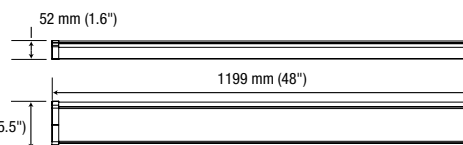

TM21 TABLE FOR 48"

Time (t) at which to estimate lumen maintenance (hours)	57,000
Lumen maintenance at time (t) (%)	69.79%
Calculated L70 (hours)	57,000
Reported L70 (hours)	>36,000

DIMENSIONS

24"

48"

Included connectors